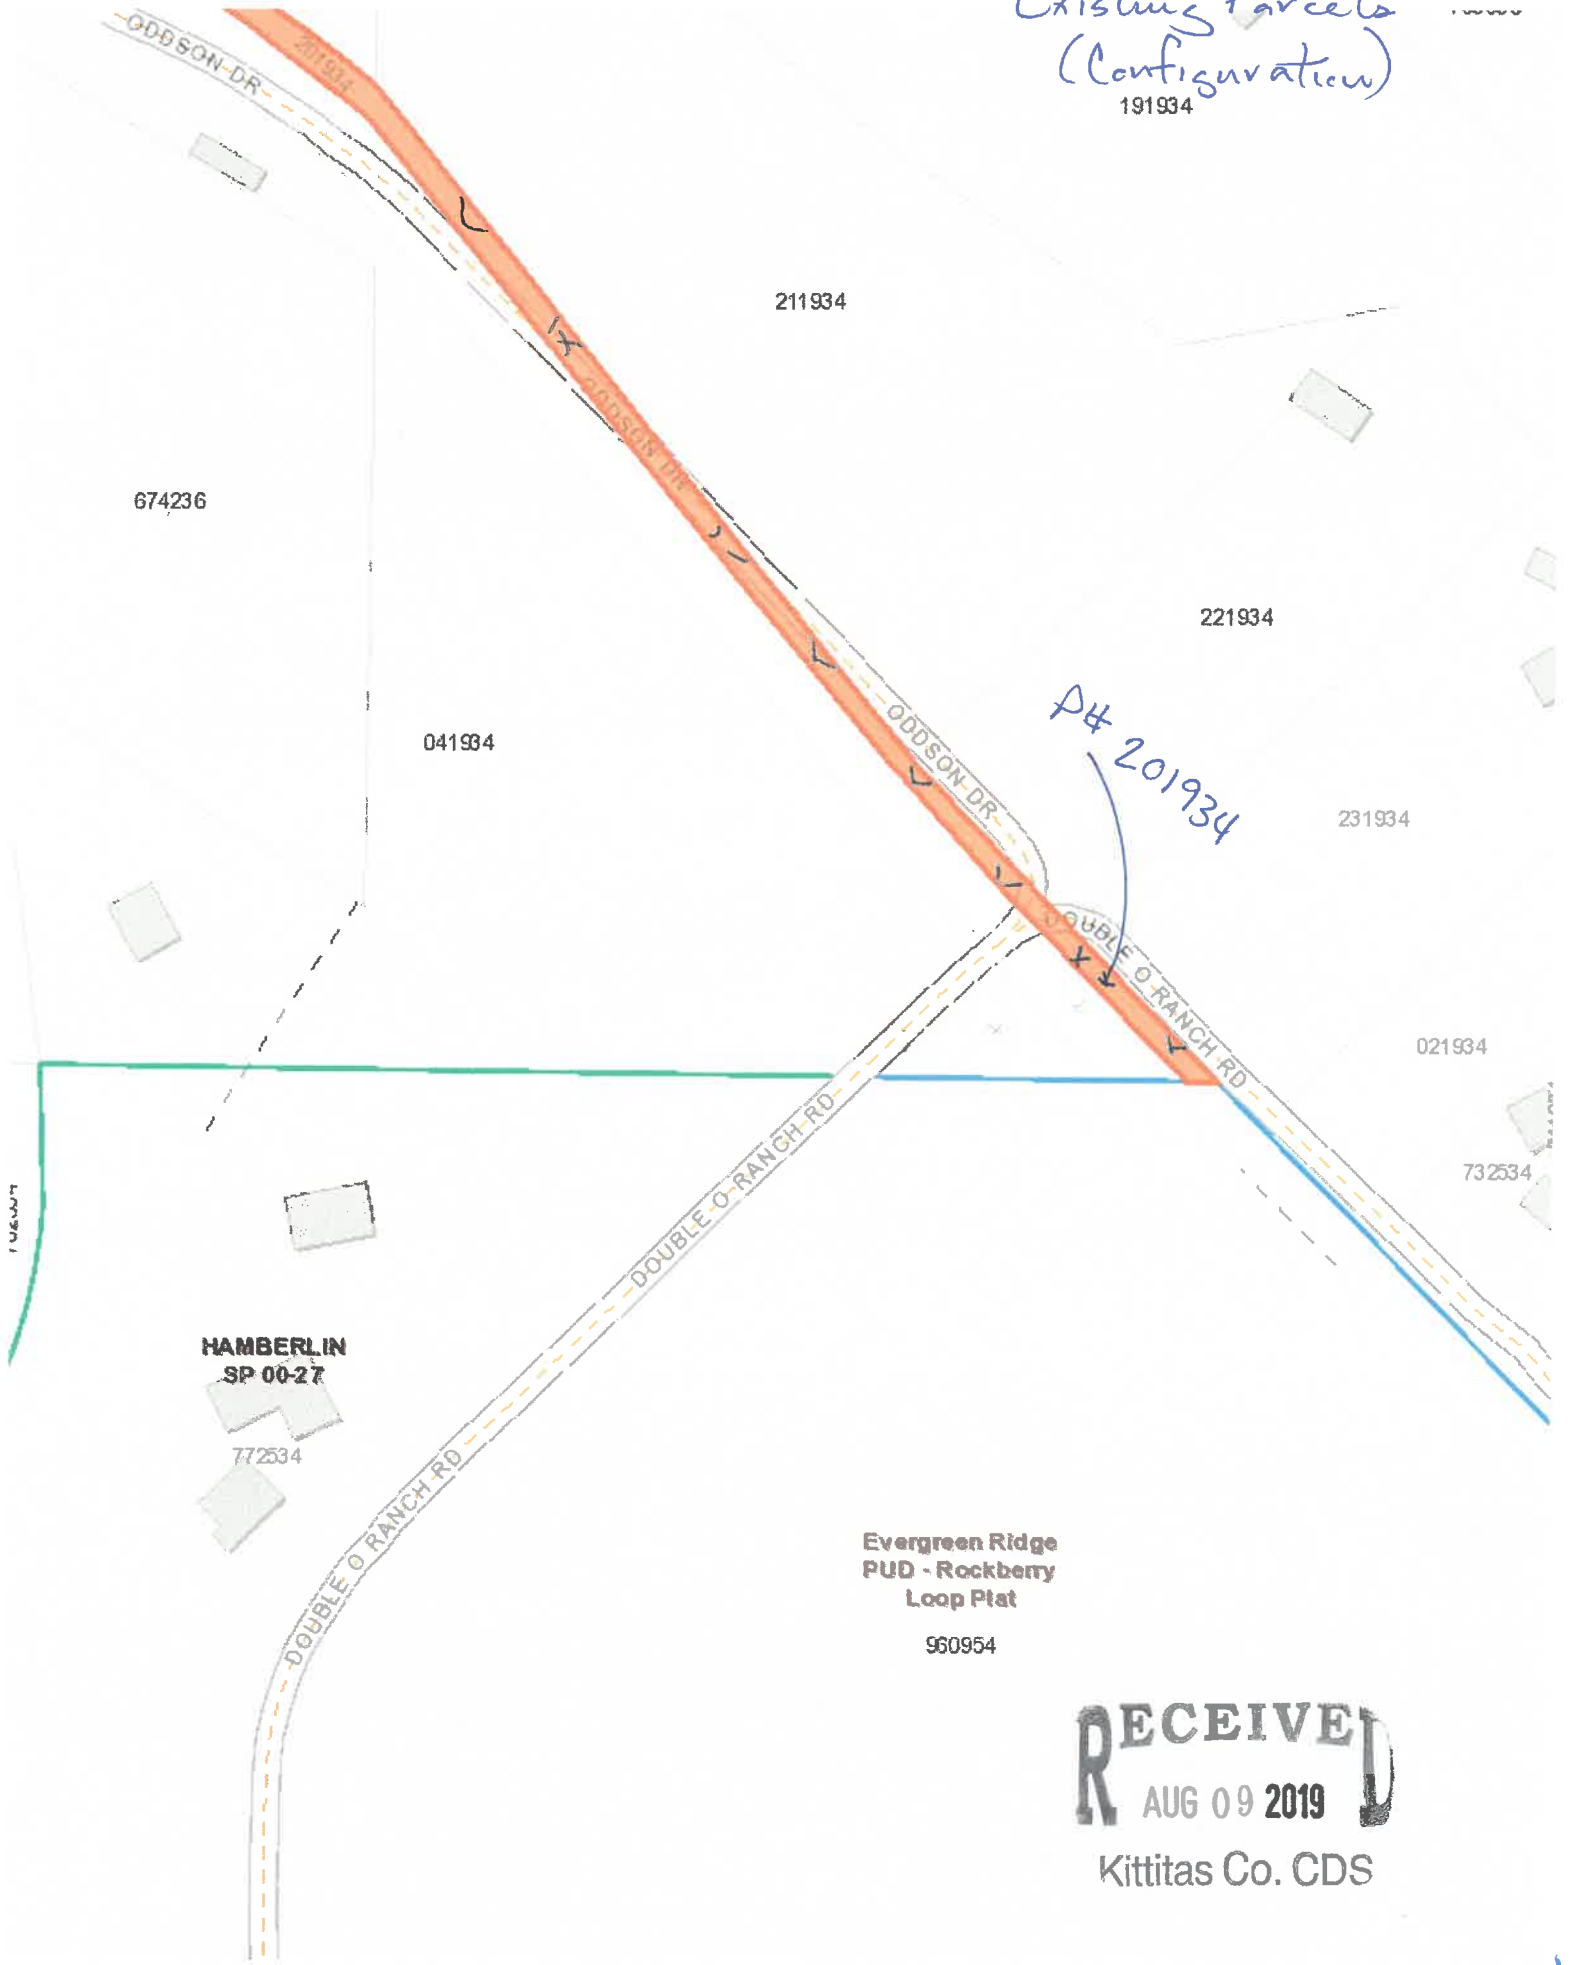

Existing Parcel
(Configuration)
191934

HAMBERLIN
SP 00-27

Evergreen Ridge
PUD - Rockberry
Loop Plat
960954

RECEIVED
AUG 09 2019
Kittitas Co. CDS